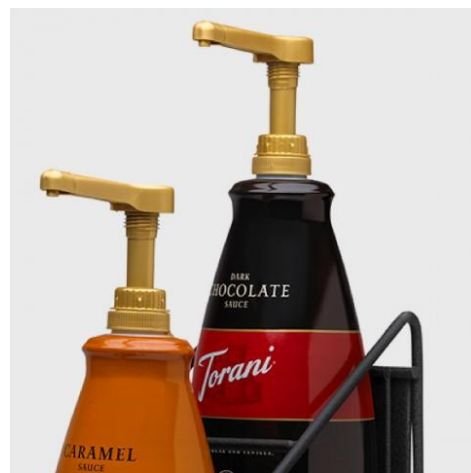

ACCESSORIES

SUGAR FREE SAUCE 4/64oz case pk

DESCRIPTION	ITEM #
Sauce Pump Dispenser 1/2 oz. (25/cs)	1521
Sauce Pump Dispenser 1 oz.	1522
Blended Pump	2018
Sauce Squeeze Bottles	1857
12 Pack Pour Spouts	1515
12 Pack Dust Cap	1514
750ml Pump	1516
3-Unit 750ml Bottle Rack	P1891
6-Unit 750ml Bottle Rack	P1890
3-Tier Blended/Sauce Rack	P2031

FLAVOR	ITEM #
SF Dark Chocolate	840026
SF White Chocolate	840033